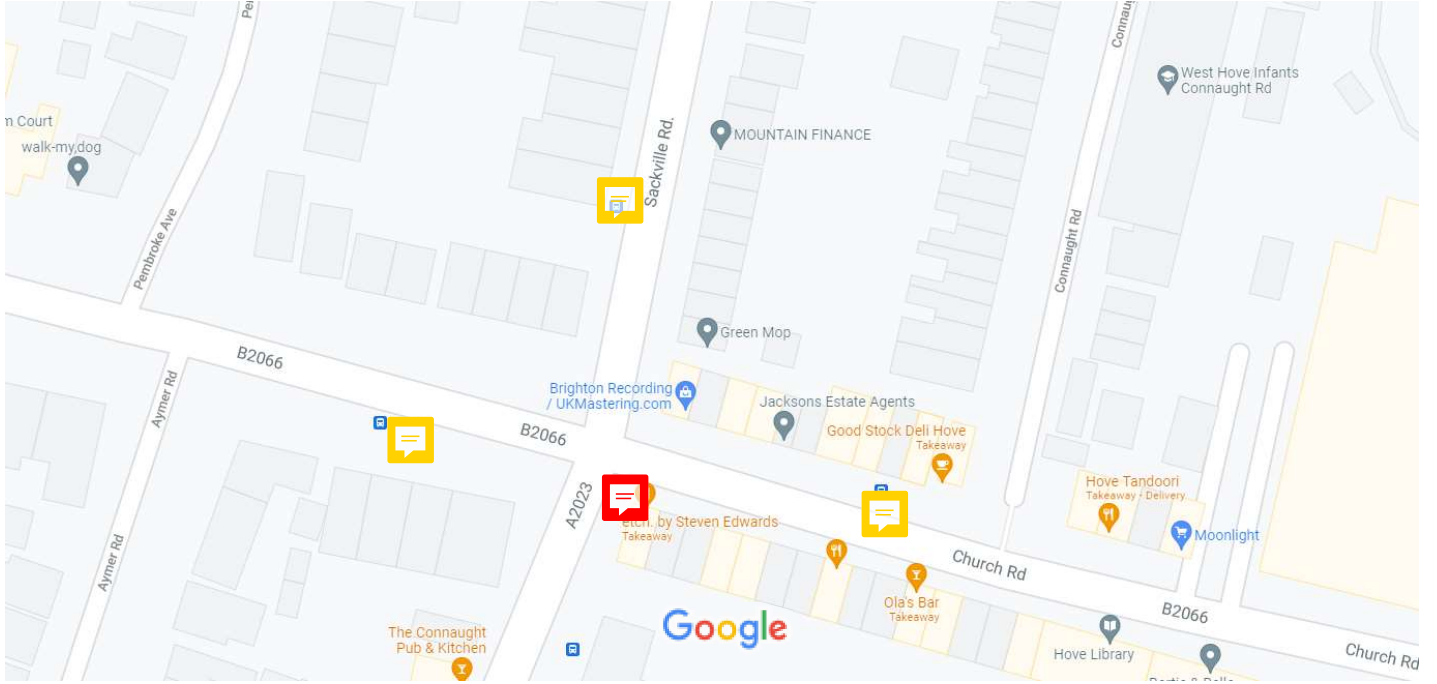

1108	Sackville Road	Sackville Road (Hove Street)	Northbound	R
1108	Sackville Road	Church Road (Hove Street)	Eastbound	N
1108	Sackville Road	New Church Road	Westbound	R

Google Maps 48 Hove St

Image capture: Oct 2020 © 2021 Google

Hove, England

Street View

Imagery ©2021 Bluesky, Infoterra Ltd & Bluesky, Maxar Technologies, Map data ©2021 10 m

Google Maps 202 Church Rd

Image capture: Oct 2020 © 2021 Google

Hove, England

Street View

Google Maps 202 Church Rd

Image capture: Oct 2020 © 2021 Google

Hove, England

Street View

Image capture: Sep 2020 © 2021 Google

Hove, England

Google

Street View

Jun 2019

Image capture: Jun 2019 © 2021 Google

Hove, England

Street View

Currently shown: Jun 2019