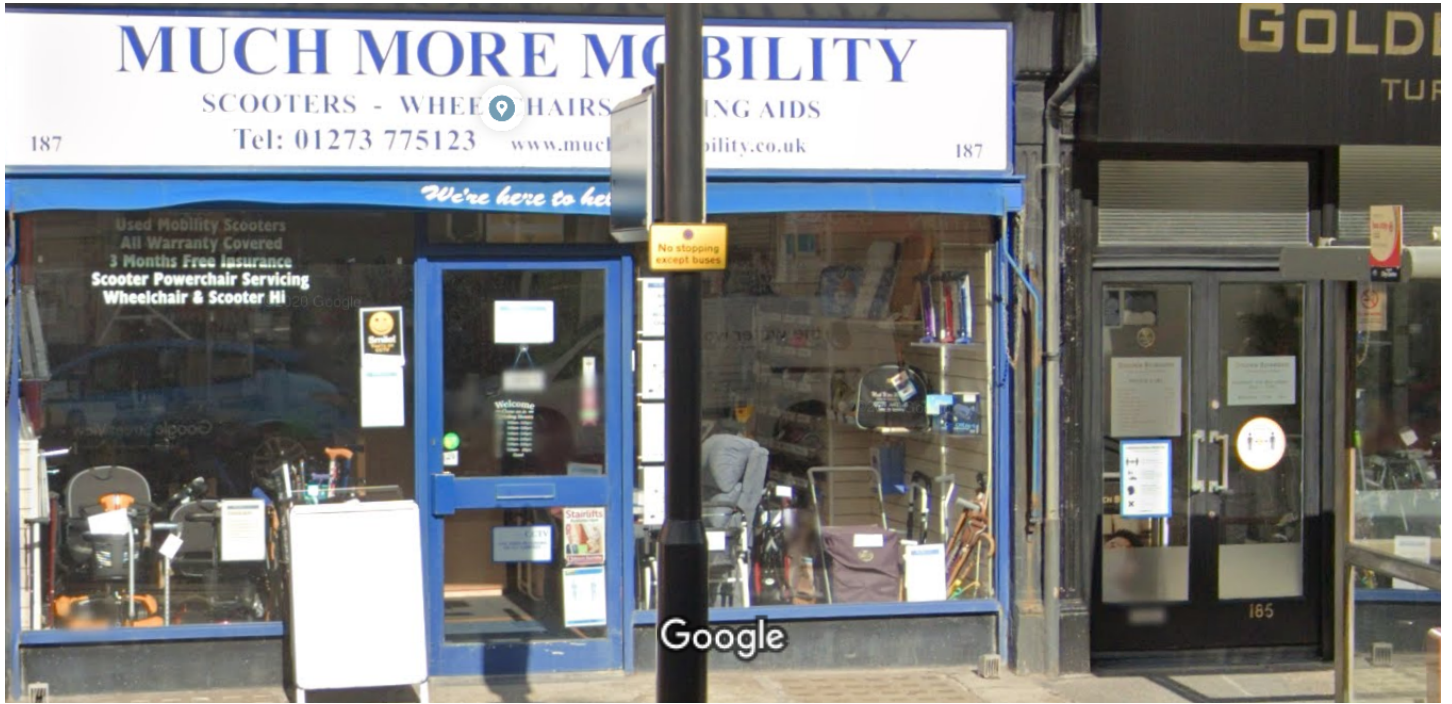

Hove, England

Street View

Imagery ©2021 Bluesky, Infoterra Ltd & Bluesky, Maxar Technologies, Map data ©2021 10 m

Google Maps 202 Church Rd

Image capture: Oct 2020 © 2021 Google

Hove, England

Street View

Google Maps 202 Church Rd